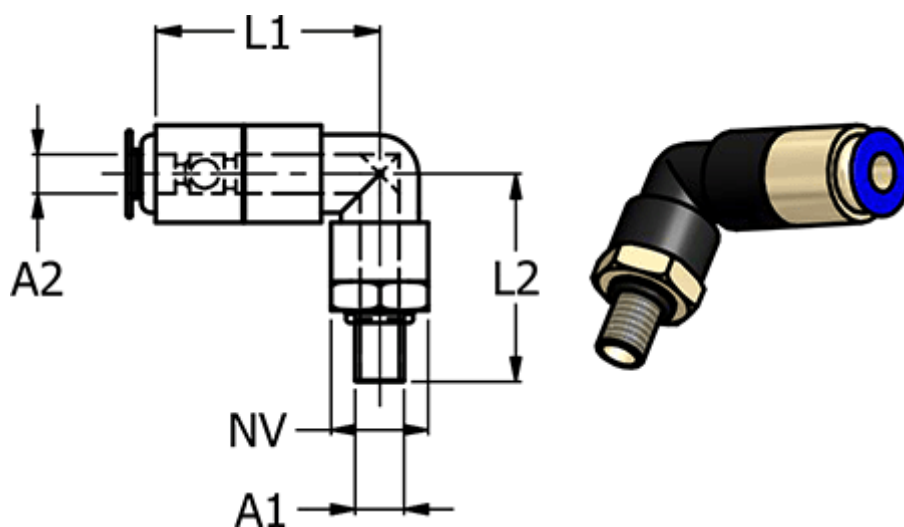

Data Sheet

Article number: 58619756

Description: Elbow 197.56, vinkel Ø6-M5 with
Stop valve, nickel plated brass

Measures

| | |
|-----------------------|--------|
| Ext. hose diameter A2 | = 6 |
| L1 | = 29.4 |
| L2 | = 21.7 |
| NV | = 12 |
| Thread A1 | = M5 |